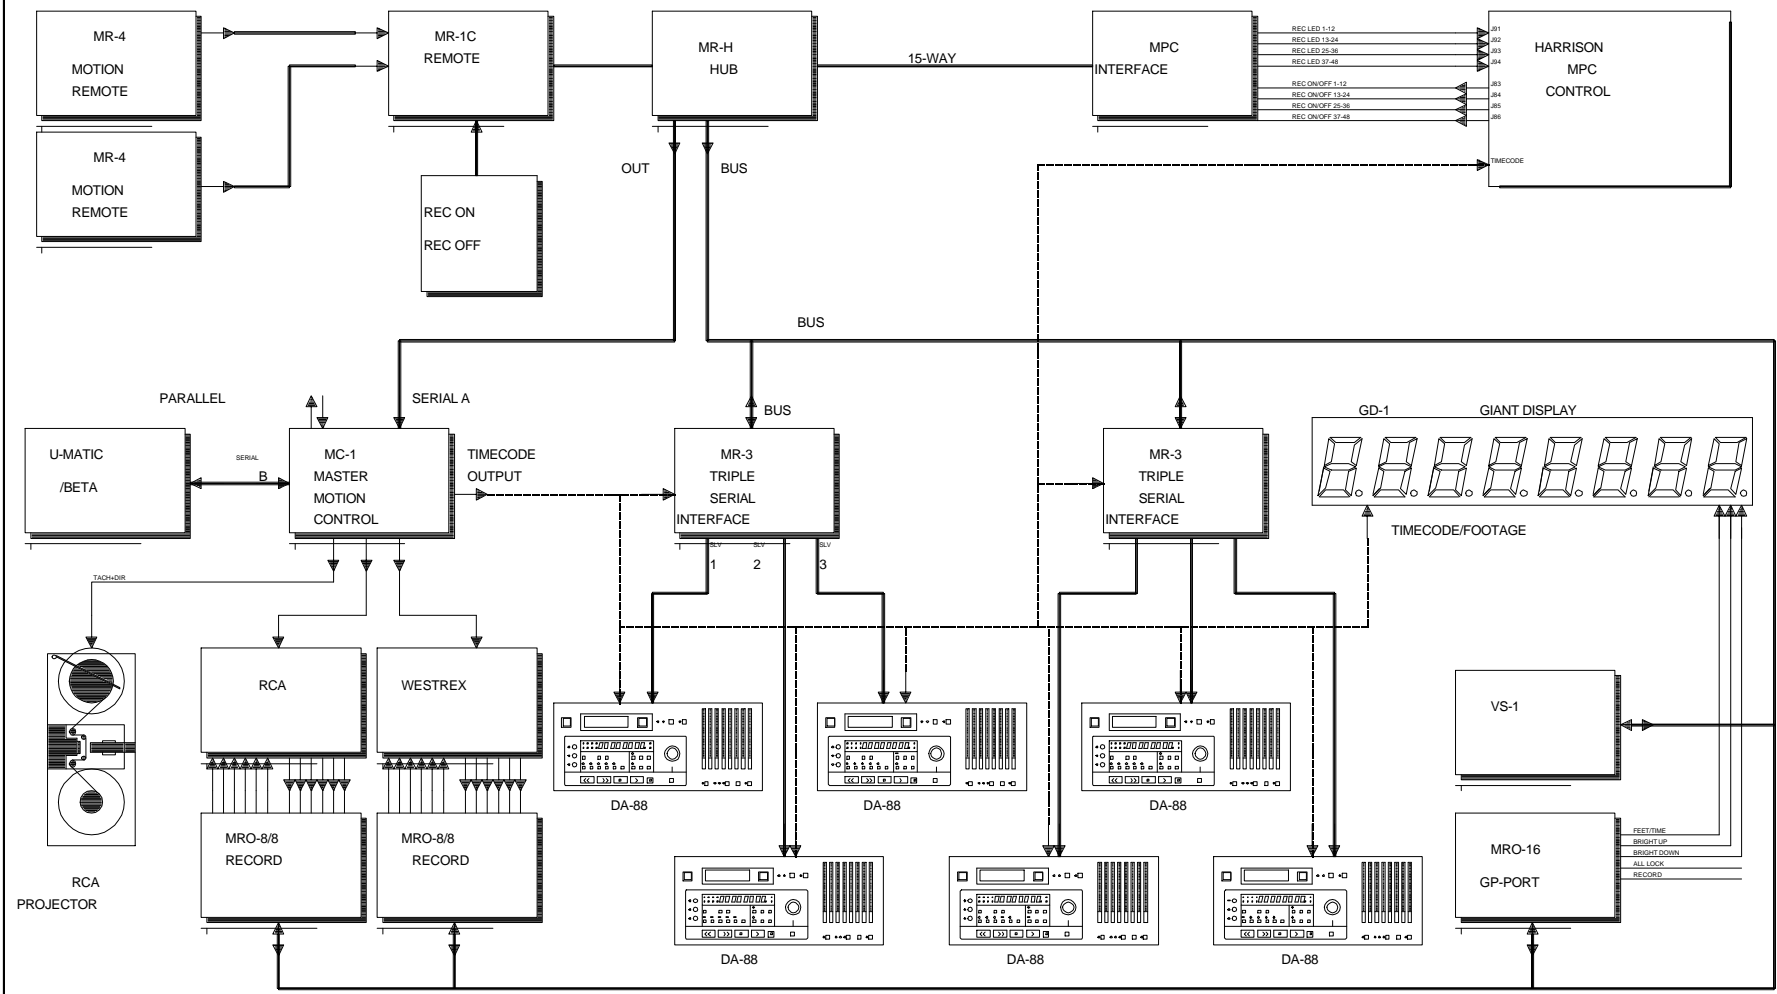

TWICKENHAM THEATRE 2

NOTE: ALL UNITS REQUIRE VIDEO SYNC!

37 WAY PARALLEL	TIMECODE	CB ELECTRONICS LODDOONSIDE, LANDS END HOUSE, BEGGARS HILL ROAD, CHARVIL, READING RG10 0UD Size B Document Number TWICK2 REV Date February 18, 1987 Sheet of
BI-PHASE	9-PIN	