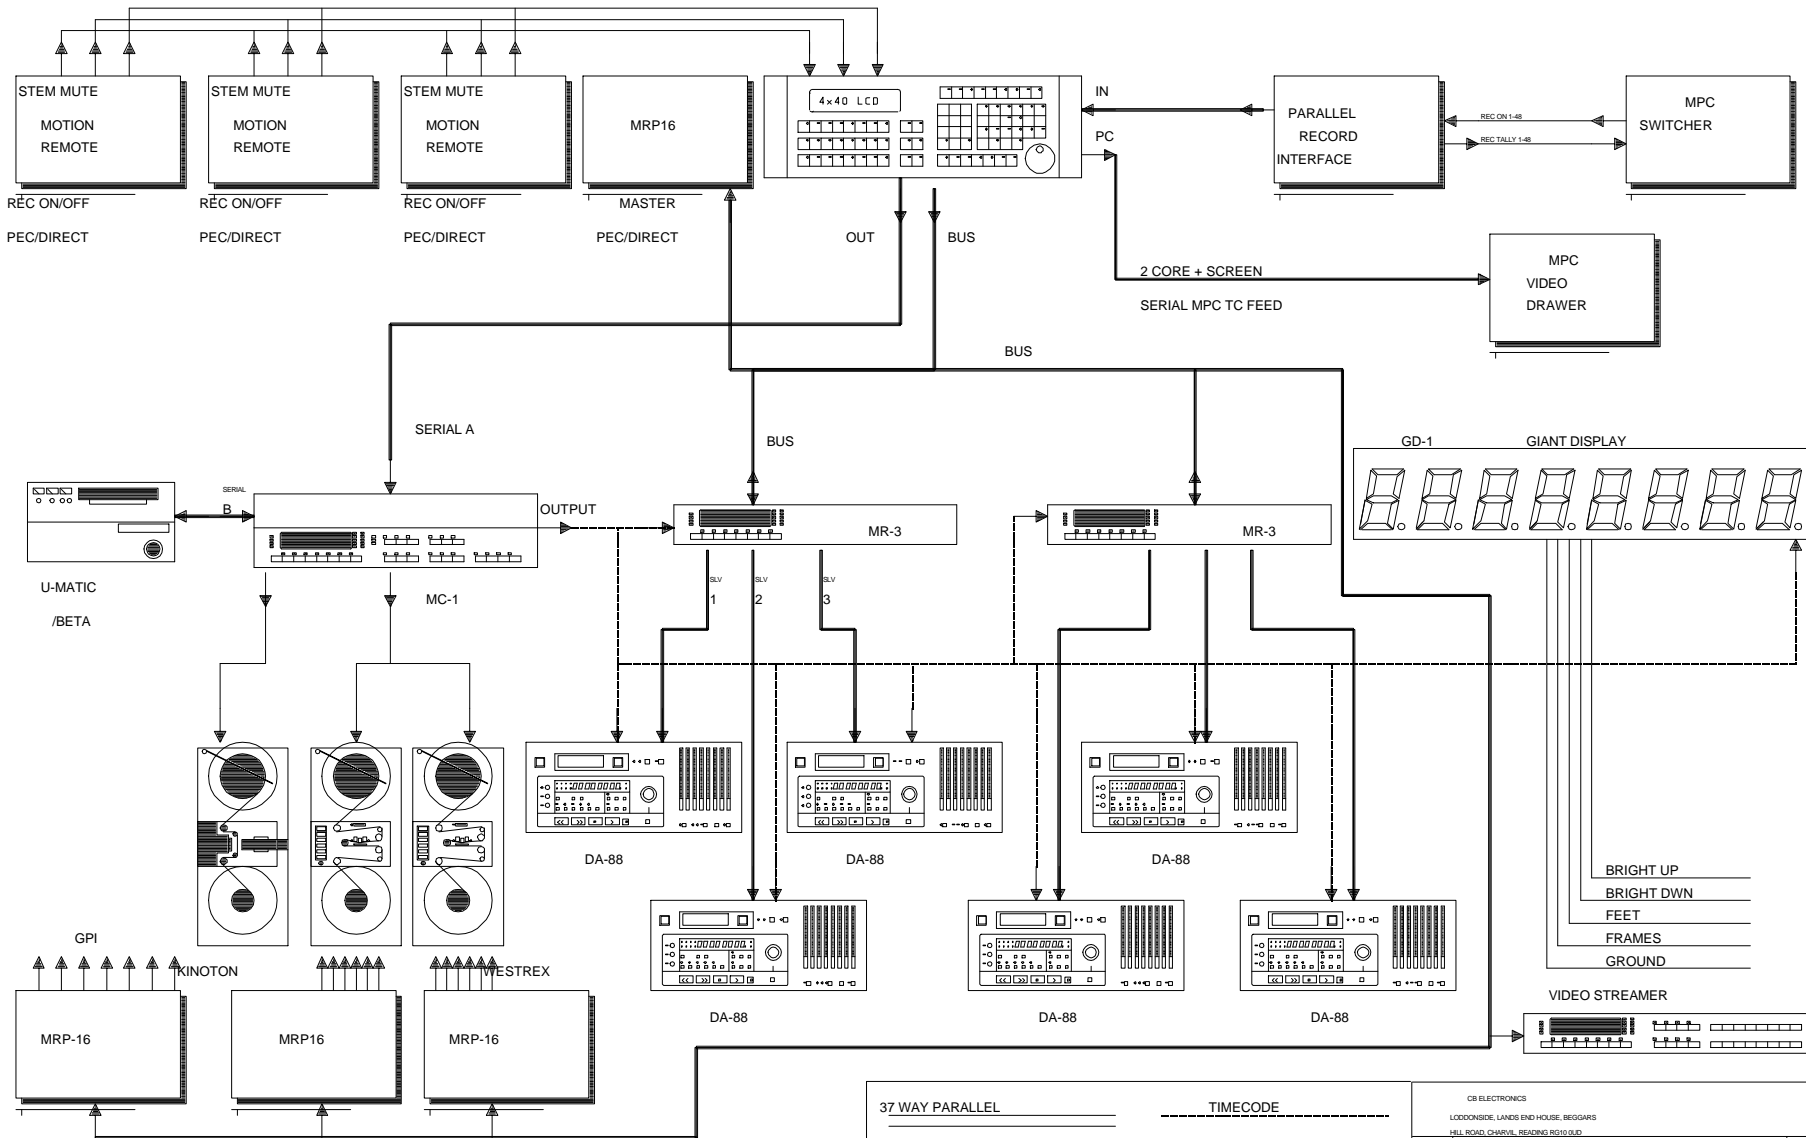

TWICKENHAM THEATRE 1

NOTE: ALL UNITS REQUIRE VIDEO SYNC!

37 WAY PARALLEL	TIMECODE
BI-PHASE	9-PIN