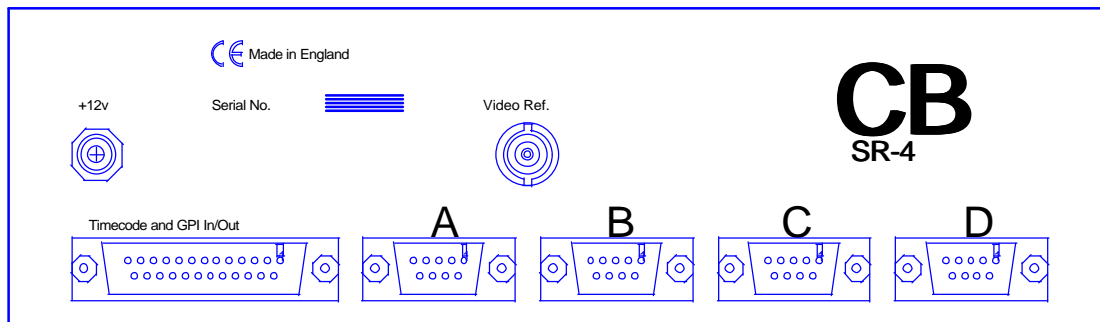

C:SONY 7030	REC IN	10:18:15:00
HH:MM:SS:FF	REC OUT	10:22:27:12

CB
SR-4

CB ELECTRONICS
LODDONSIDE, LANDS END HOUSE, BEGGARS
HILL RD, CHARVIL, BERKS RG10 0UD
Tel: (+44) 118 9320345 Fax: 0118 9320346