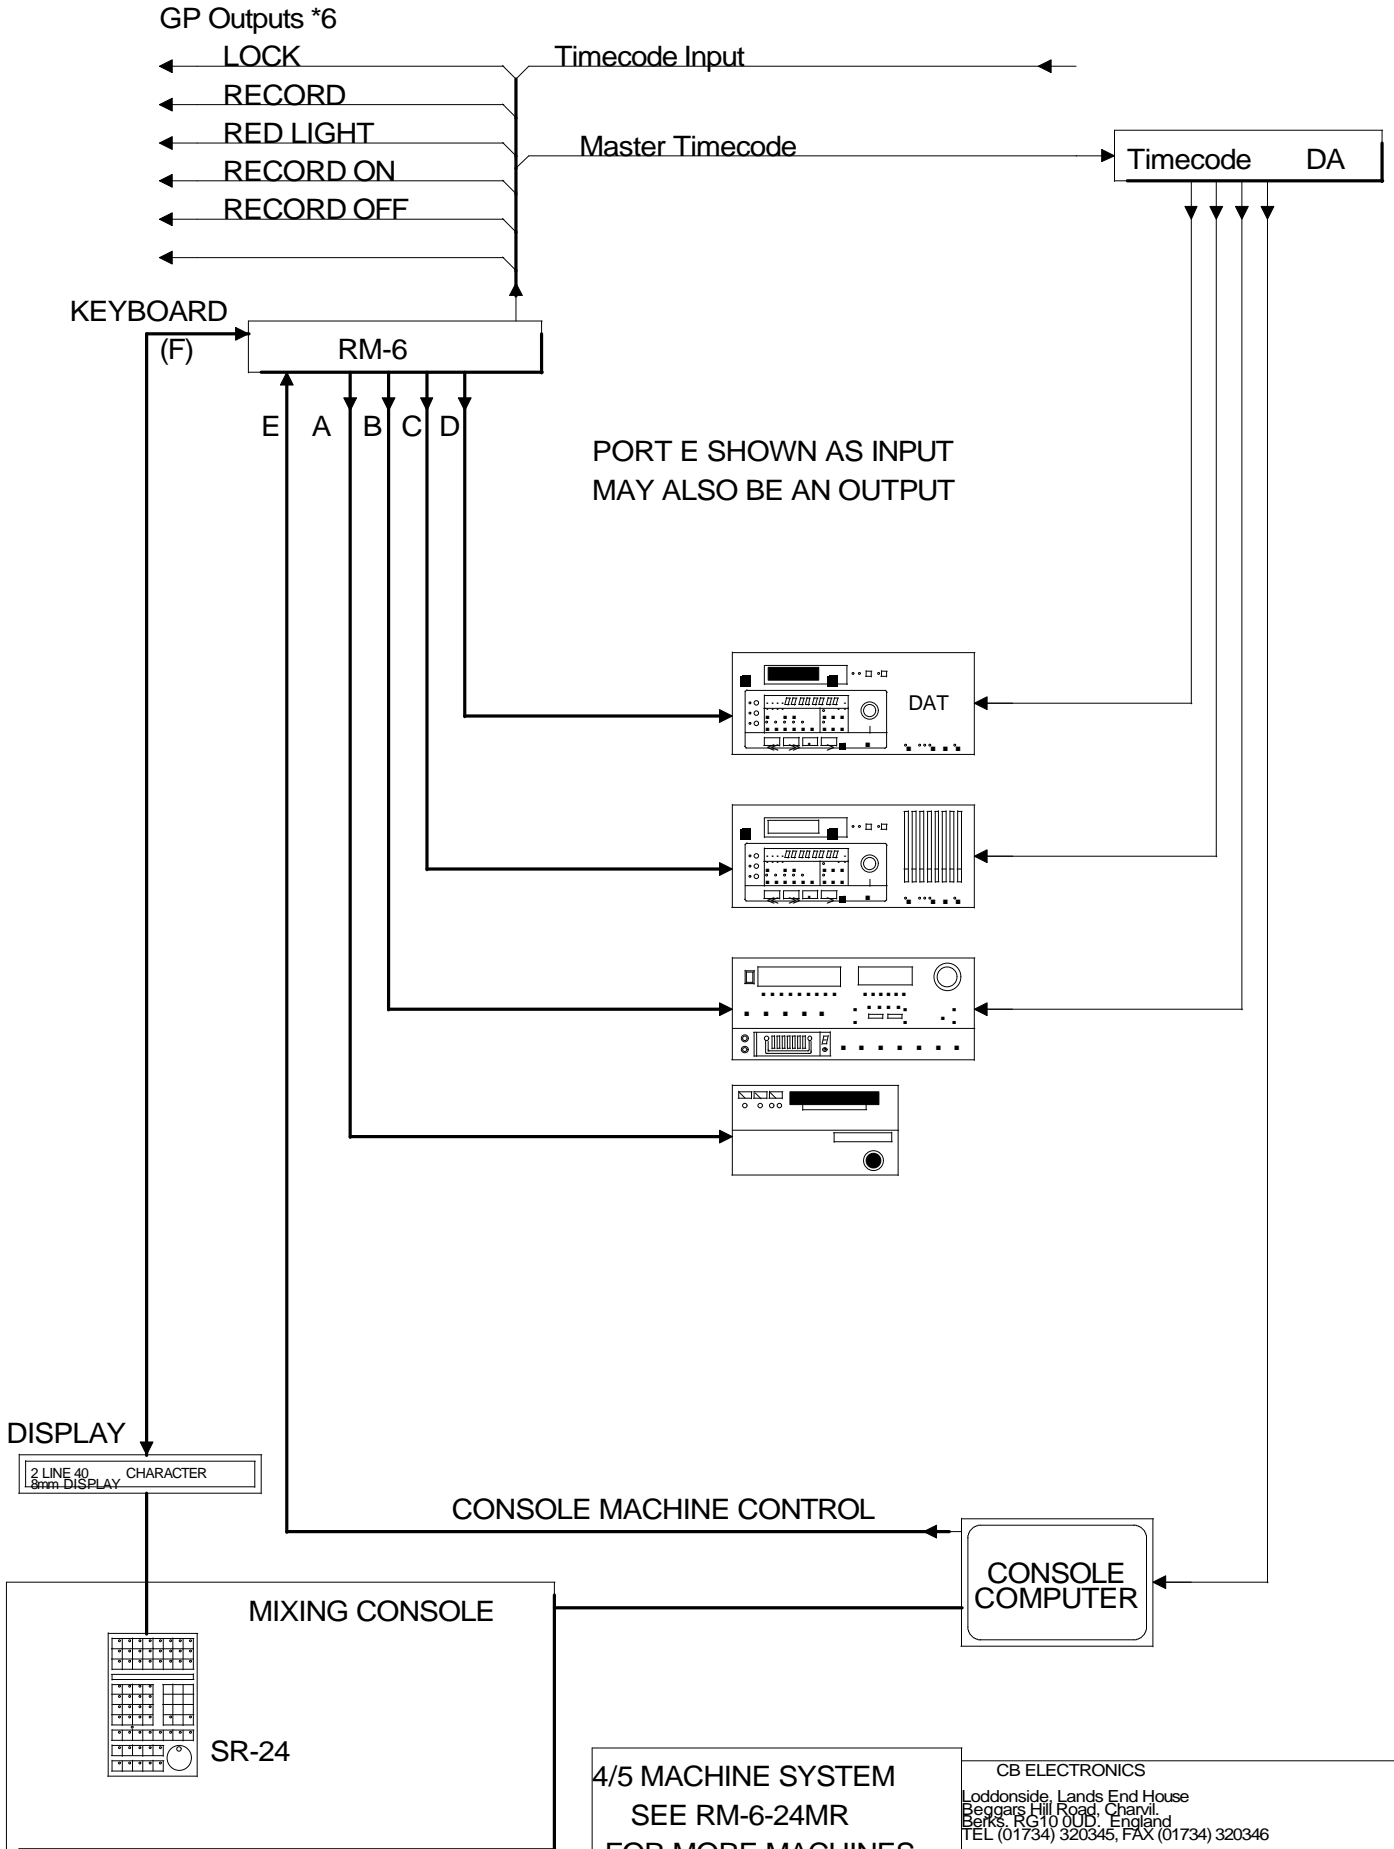

# RM-6-24 RACK MOUNTING SR SYSTEM

4/5 MACHINE SYSTEM  
SEE RM-6-24MR  
FOR MORE MACHINES

CB ELECTRONICS  
Loddonside, Lands End House  
Beggars Hill Road, Charlvi  
Berks, RG10 0UD, England  
TEL (01734) 320345, FAX (01734) 320346

# SR-24A SYSTEM

100053  
 RM6-24.SCH  
 100055  
 RM6-24MR.SCH

CB ELECTRONICS  
 Loddonside, Lands End House  
 Beggars Hill Road, Charlvi  
 Berks. RG10 0UD, England  
 TEL (01734) 320345, FAX (01734) 320346

# RM-6-24MR RACK MOUNTING MR SYSTEM

6 MACHINE SYSTEM  
ADD EXTRA MR-3's  
FOR MORE MACHINES