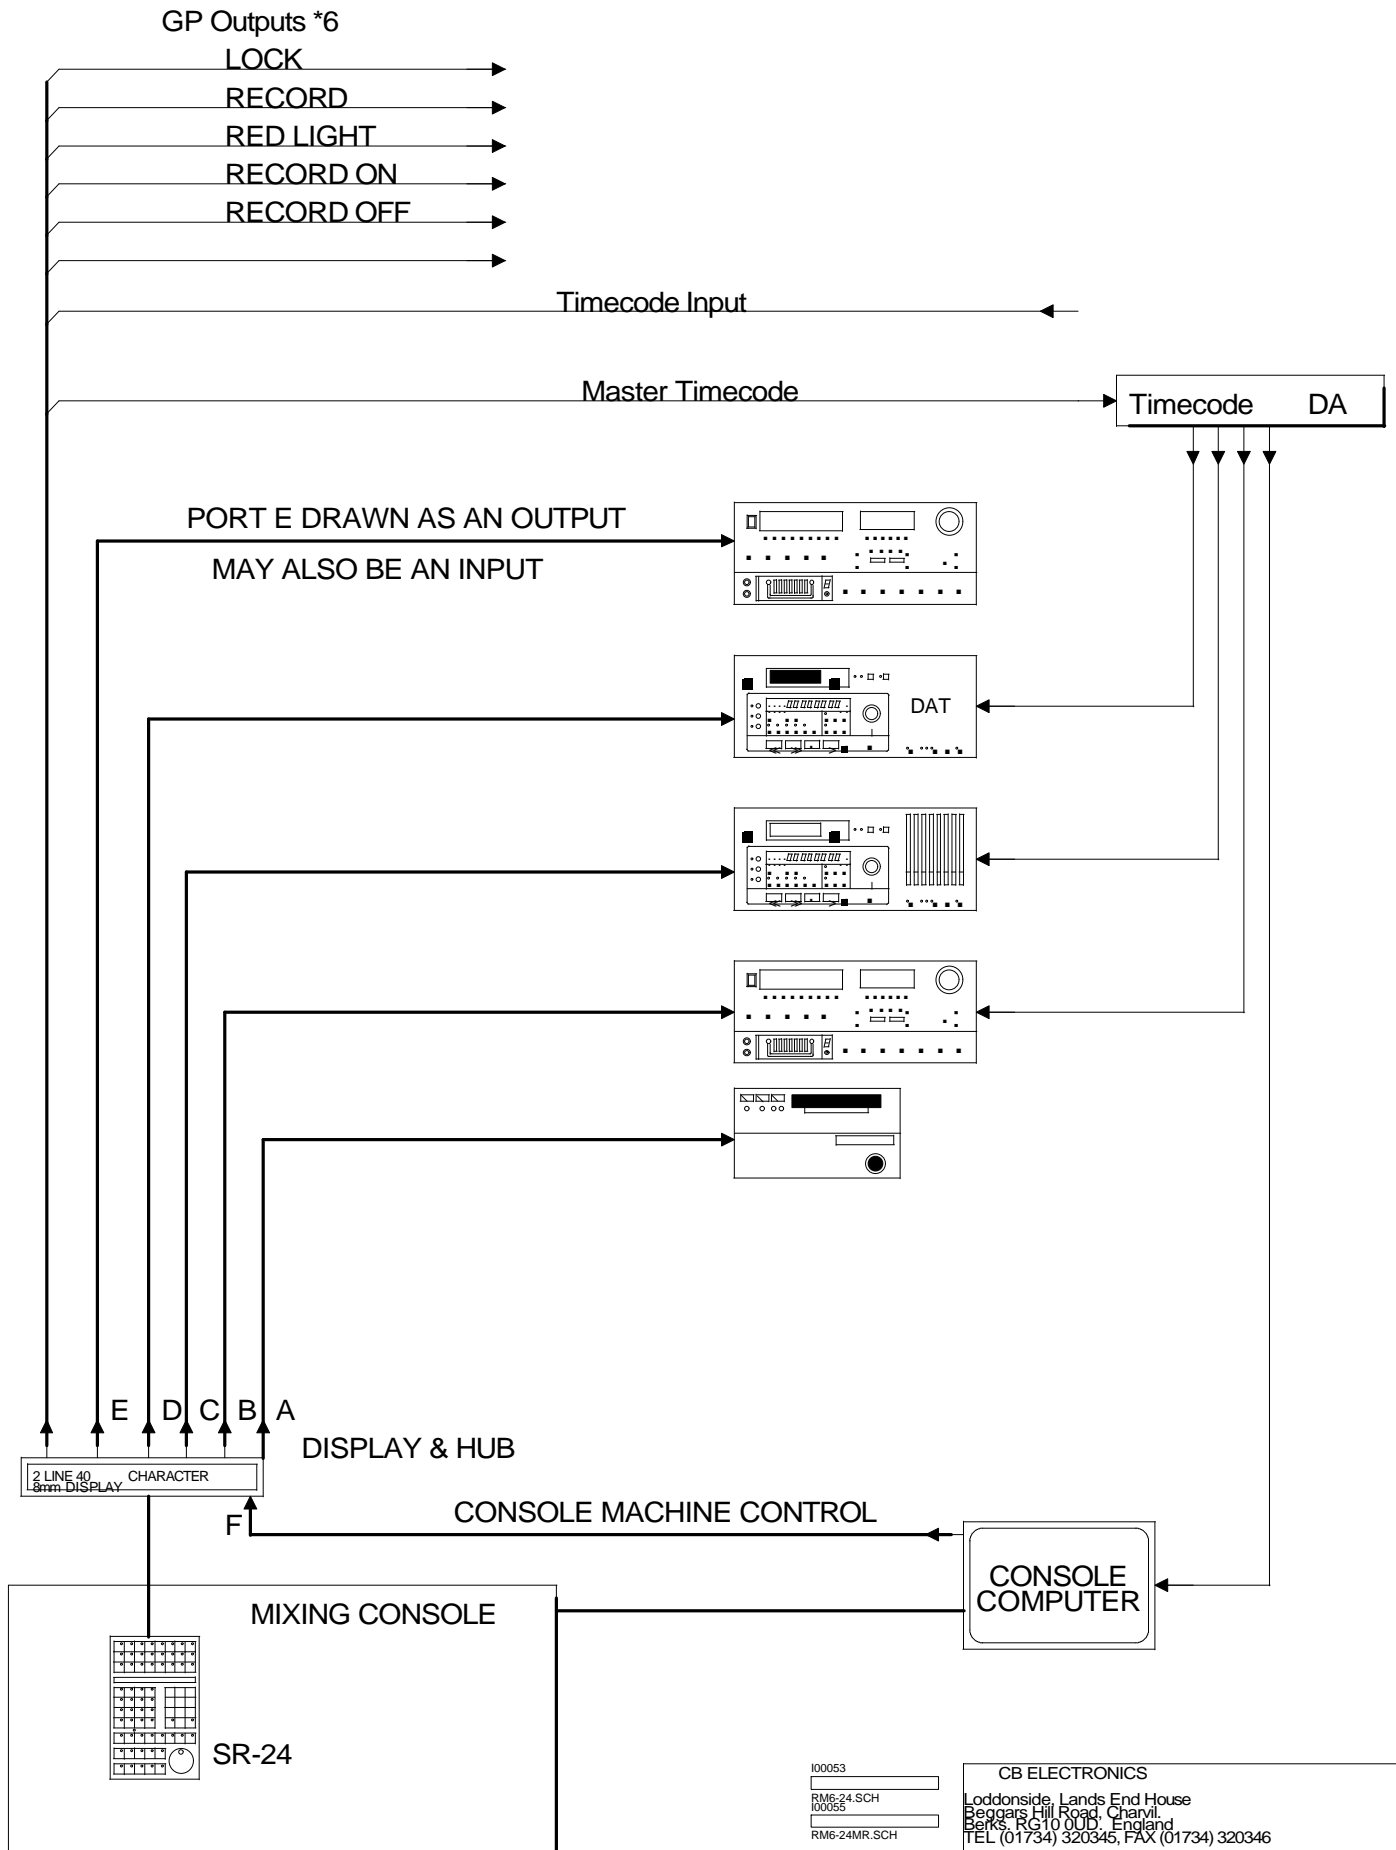

# RM-6-24 RACK MOUNTING SR SYSTEM

4/5 MACHINE SYSTEM  
SEE RM-6-24MR  
FOR MORE MACHINES

CB ELECTRONICS  
Loddonside, Lands End House  
Beggars Hill Road, Charlvi  
Berks, RG10 0UD, England  
TEL (01734) 320345, FAX (01734) 320346

# SR-24A SYSTEM

100053  
 RM6-24.SCH  
 100055  
 RM6-24MR.SCH

CB ELECTRONICS  
 Loddonside, Lands End House  
 Beggars Hill Road, Charlvi  
 Berks. RG10 0UD, England  
 TEL (01734) 320345, FAX (01734) 320346

# RM-6-24MR RACK MOUNTING MR SYSTEM

6 MACHINE SYSTEM  
ADD EXTRA MR-3's  
FOR MORE MACHINES