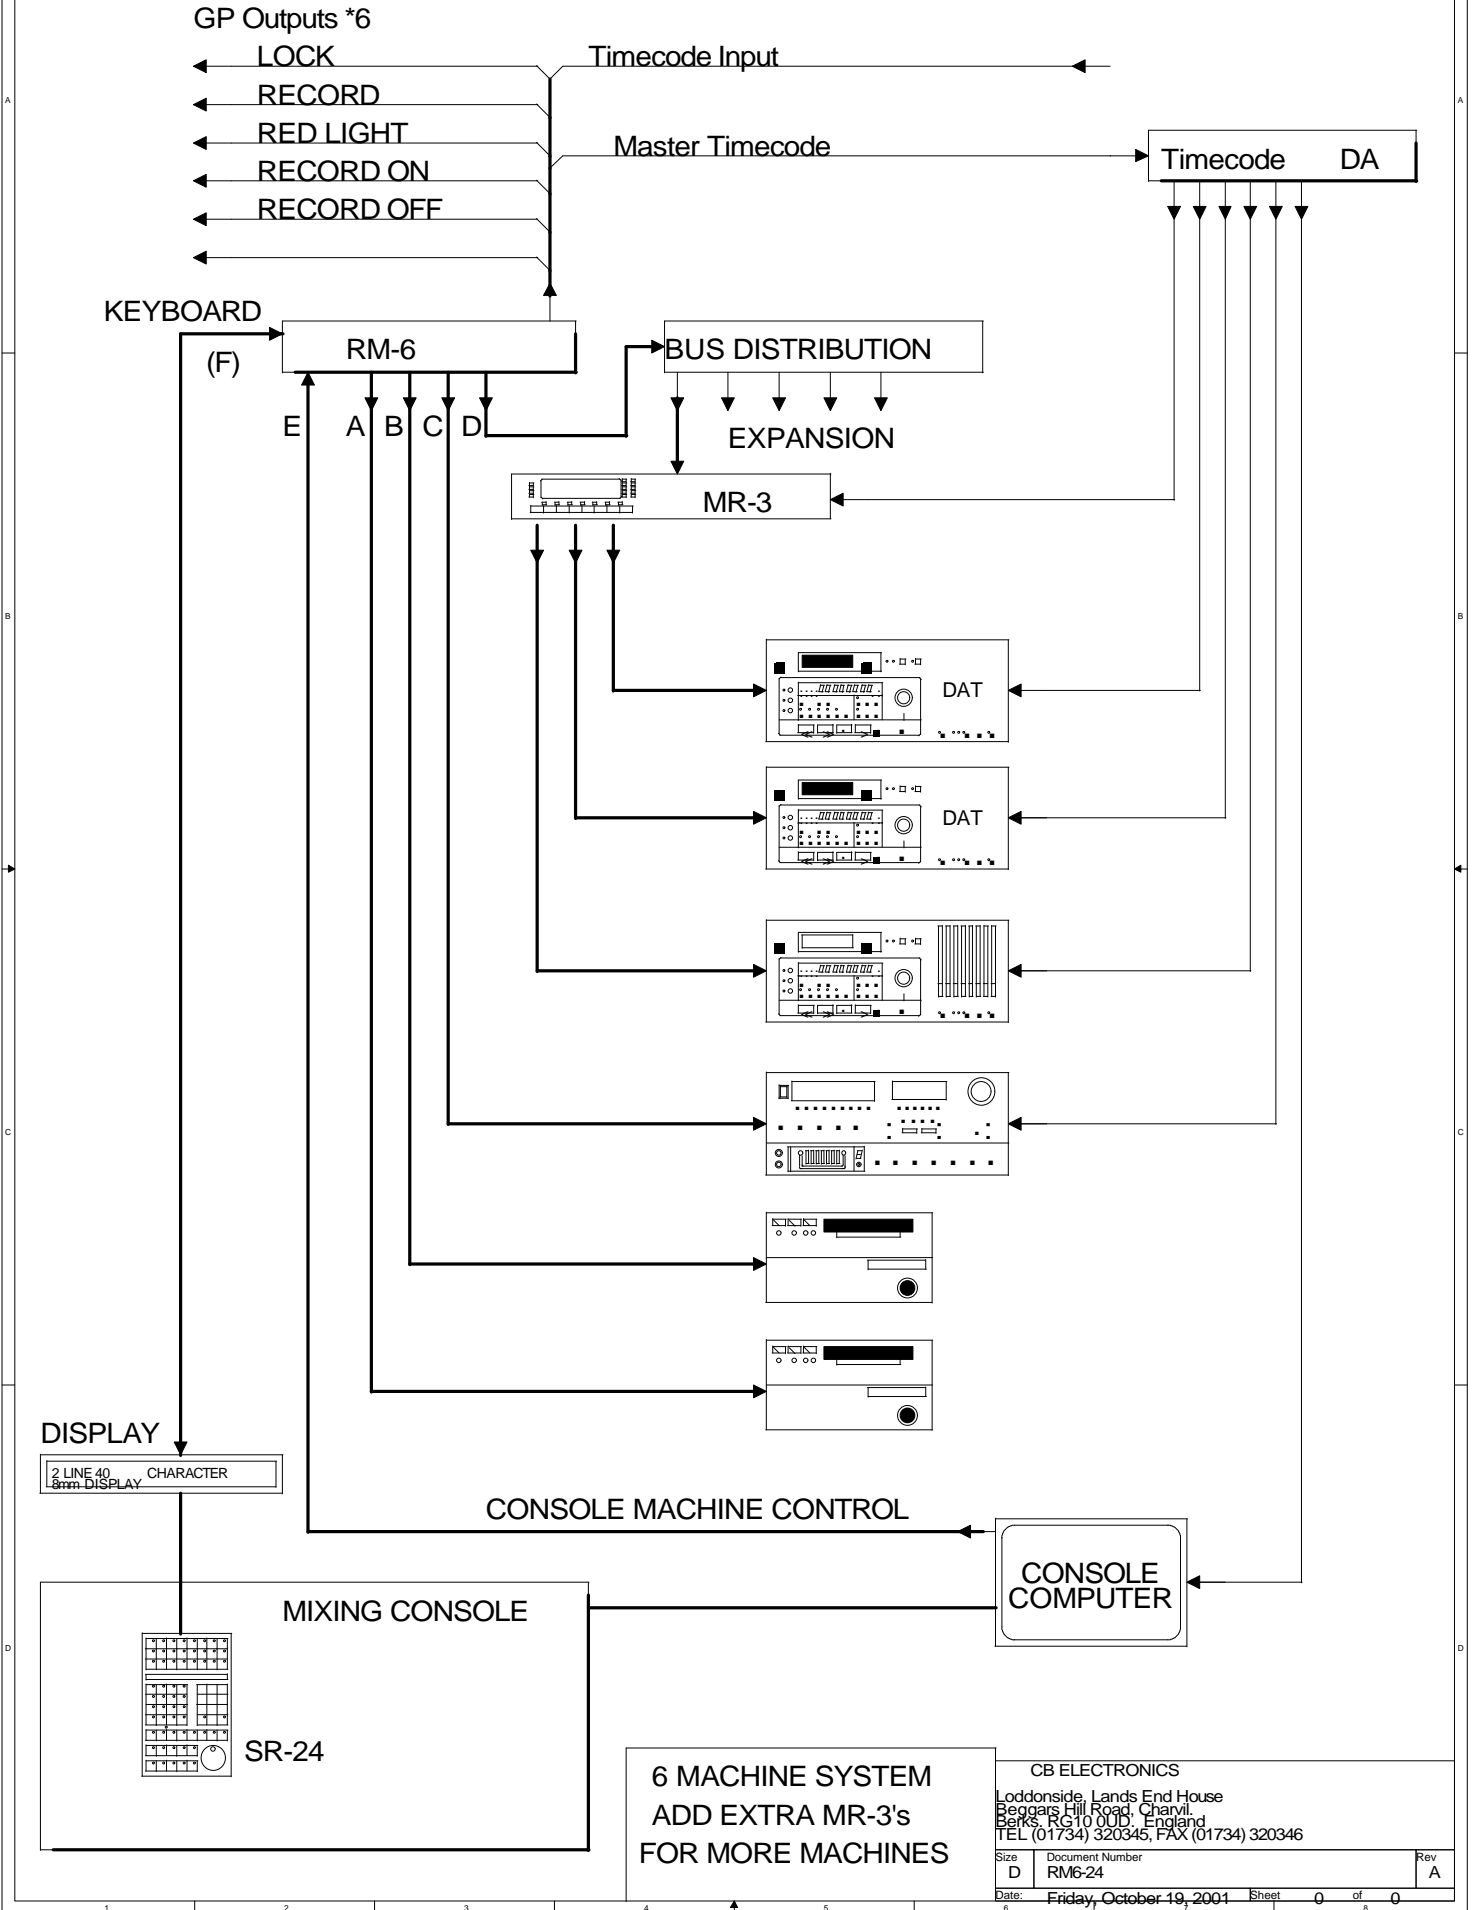

# RM-6-24 RACK MOUNTING SR SYSTEM

4/5 MACHINE SYSTEM  
SEE RM-6-24MR  
FOR MORE MACHINES

CB ELECTRONICS  
Loddonside, Lands End House  
Beggars Hill Road, Charlvi  
Berks, RG10 0UD, England  
TEL (01734) 320345, FAX (01734) 320346

# SR-24A SYSTEM

100053  
 RM6-24.SCH  
 100055  
 RM6-24MR.SCH

CB ELECTRONICS  
 Loddonside, Lands End House  
 Beggars Hill Road, Charlvi  
 Berks. RG10 0UD, England  
 TEL (01734) 320345, FAX (01734) 320346

# RM-6-24MR RACK MOUNTING MR SYSTEM

6 MACHINE SYSTEM  
ADD EXTRA MR-3's  
FOR MORE MACHINES