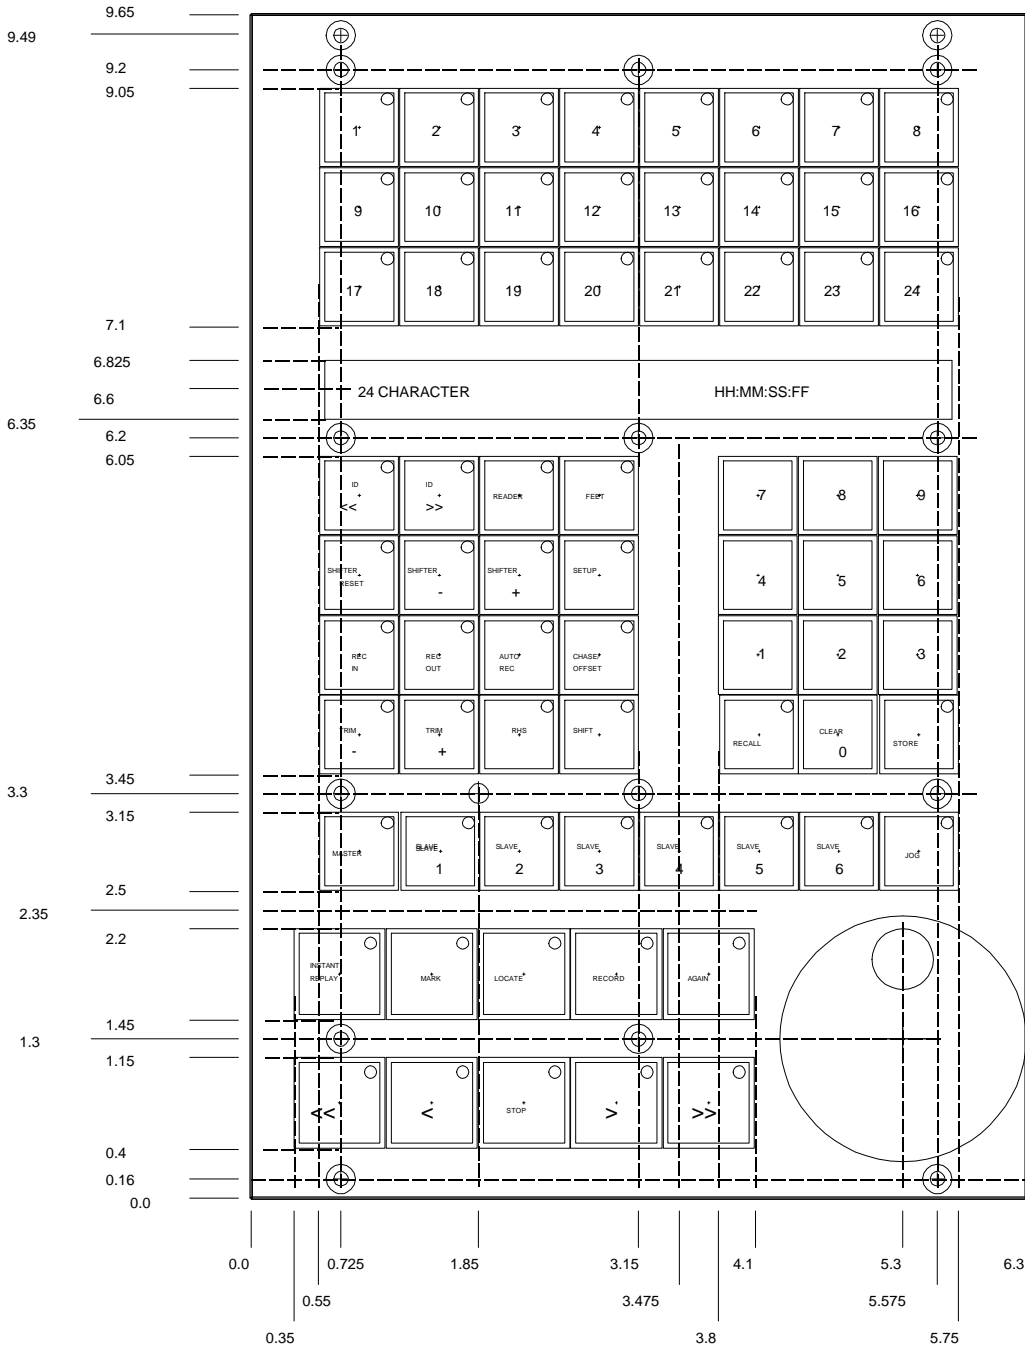

MR24 / SR24

To Fit

SSL, NEVE, HARRISON

For use with MR-5, or MR6 Display + Hub

9.65" x 6.3"