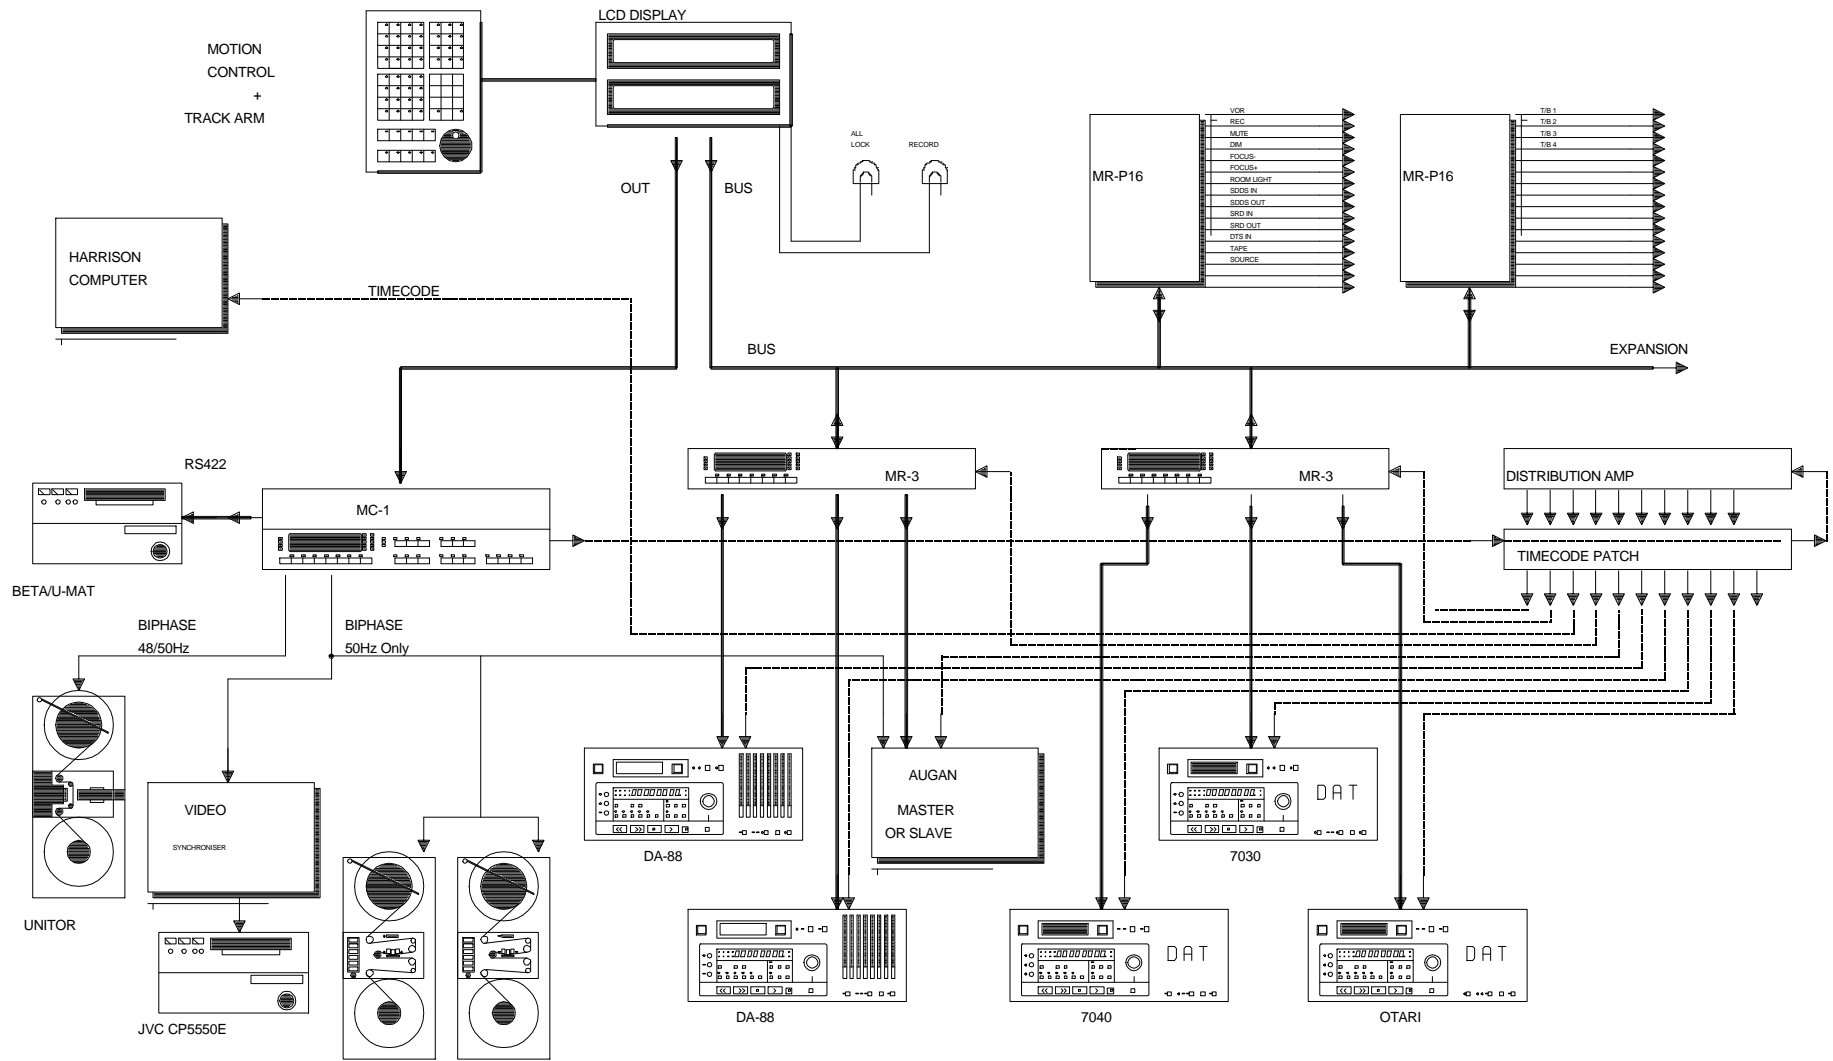

# FFS DUBBING THEATRE

NOTE: ALL UNITS REQUIRE VIDEO SYNC'S!

37 WAY PARALLEL  
BI-PHASE

TIMECODE  
9-PIN