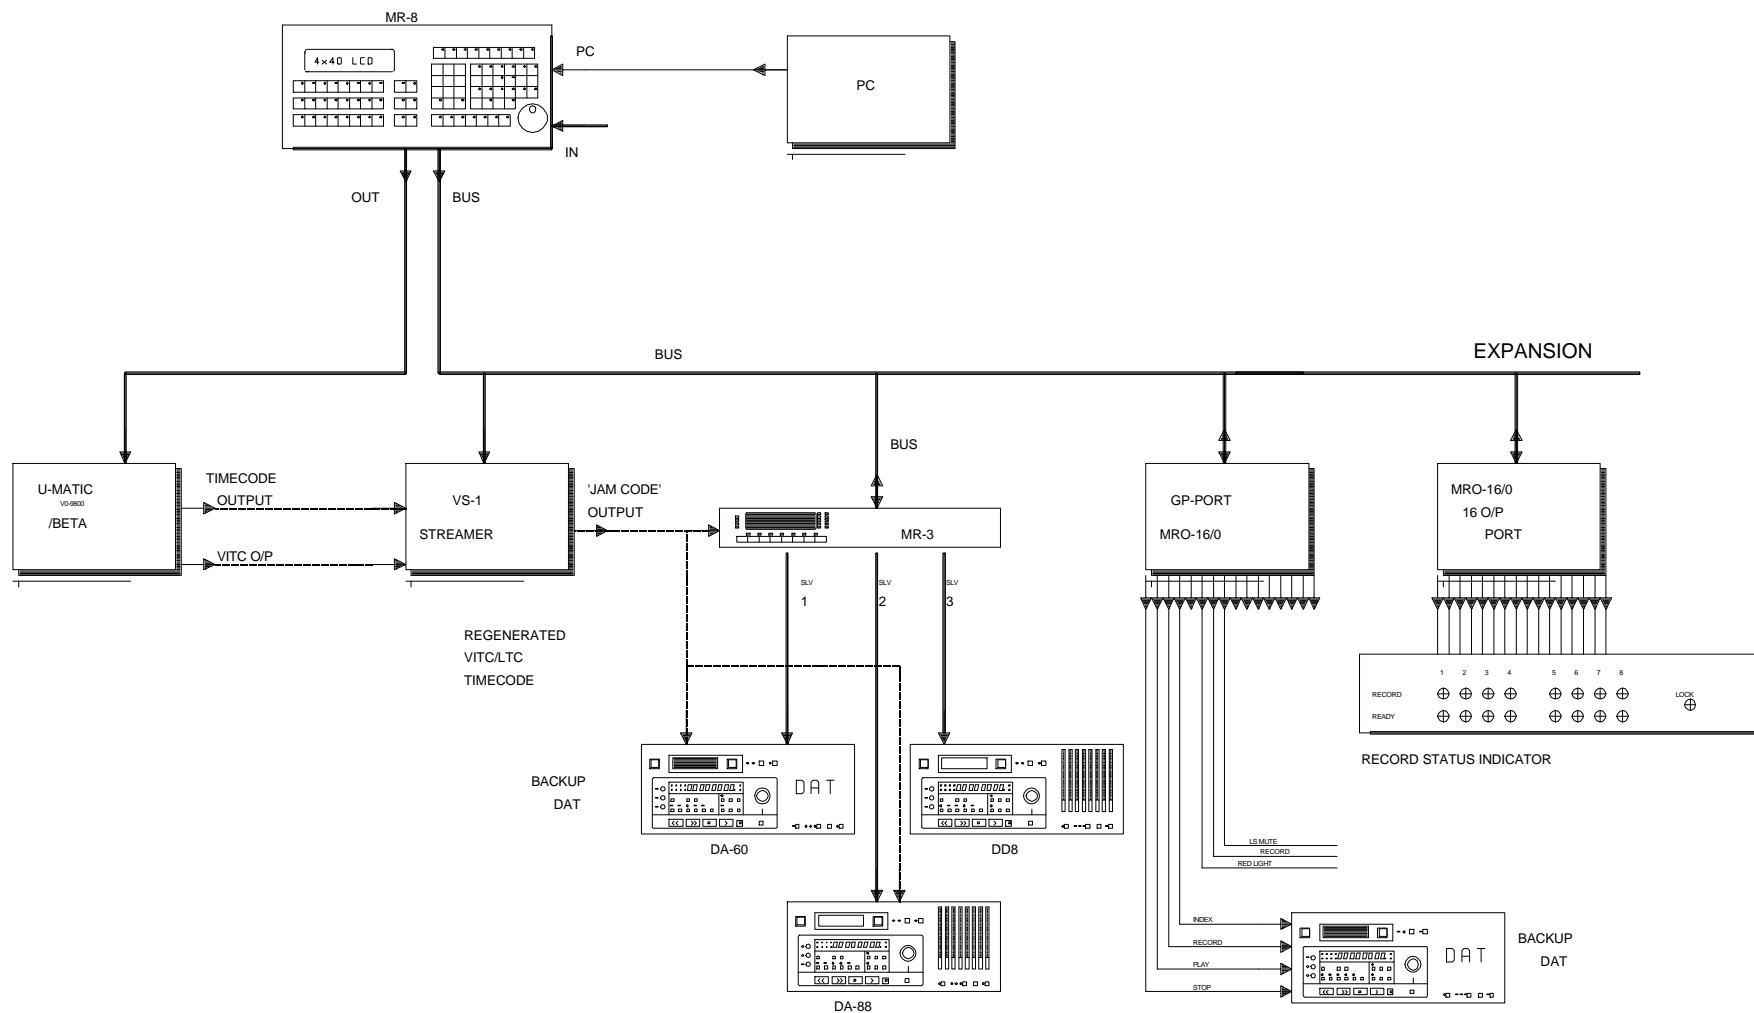

# FITZROVIA POST

NOTE: ALL UNITS REQUIRE VIDEO SYNC!

|                 |                 |   |
|-----------------|-----------------|---|
| 37 WAY PARALLEL | TIMECODE        | CB ELECTRONICS<br>LODDOONSIDE, LANDS END HOUSE, BEGGARS<br>HILL ROAD, CHARVILLE, READING RG10 0LD |
| RLPHASE         | Q-PIN           |   |
| Size            | Document Number | REV   |