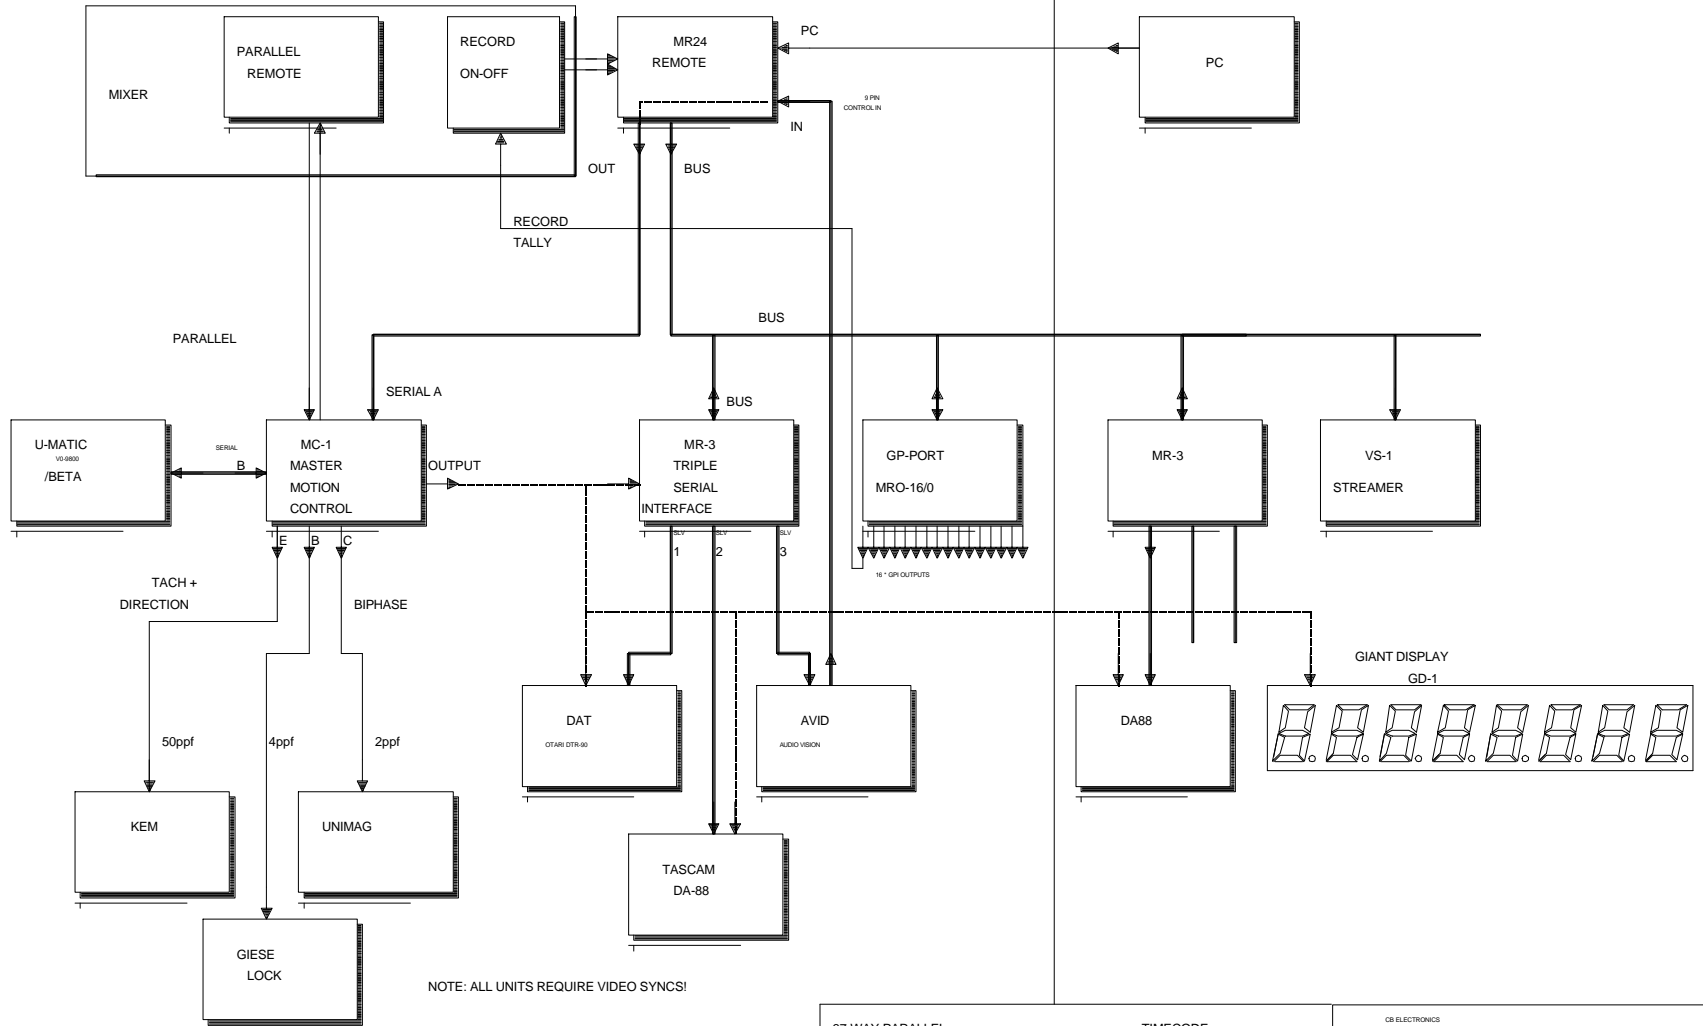

MICHAEL EILER FILM BERLIN

EXPANSION

37 WAY PARALLEL	TIMECODE	GB ELECTRONICS LONDON/SE, LANDS END HOUSE, BEGGARS HILL ROAD, CHARVAL, READING RG10 0UD
BI-PHASE	9-PIN	Doc B Document Number
		EILER FILM
		Date: February 19, 1998