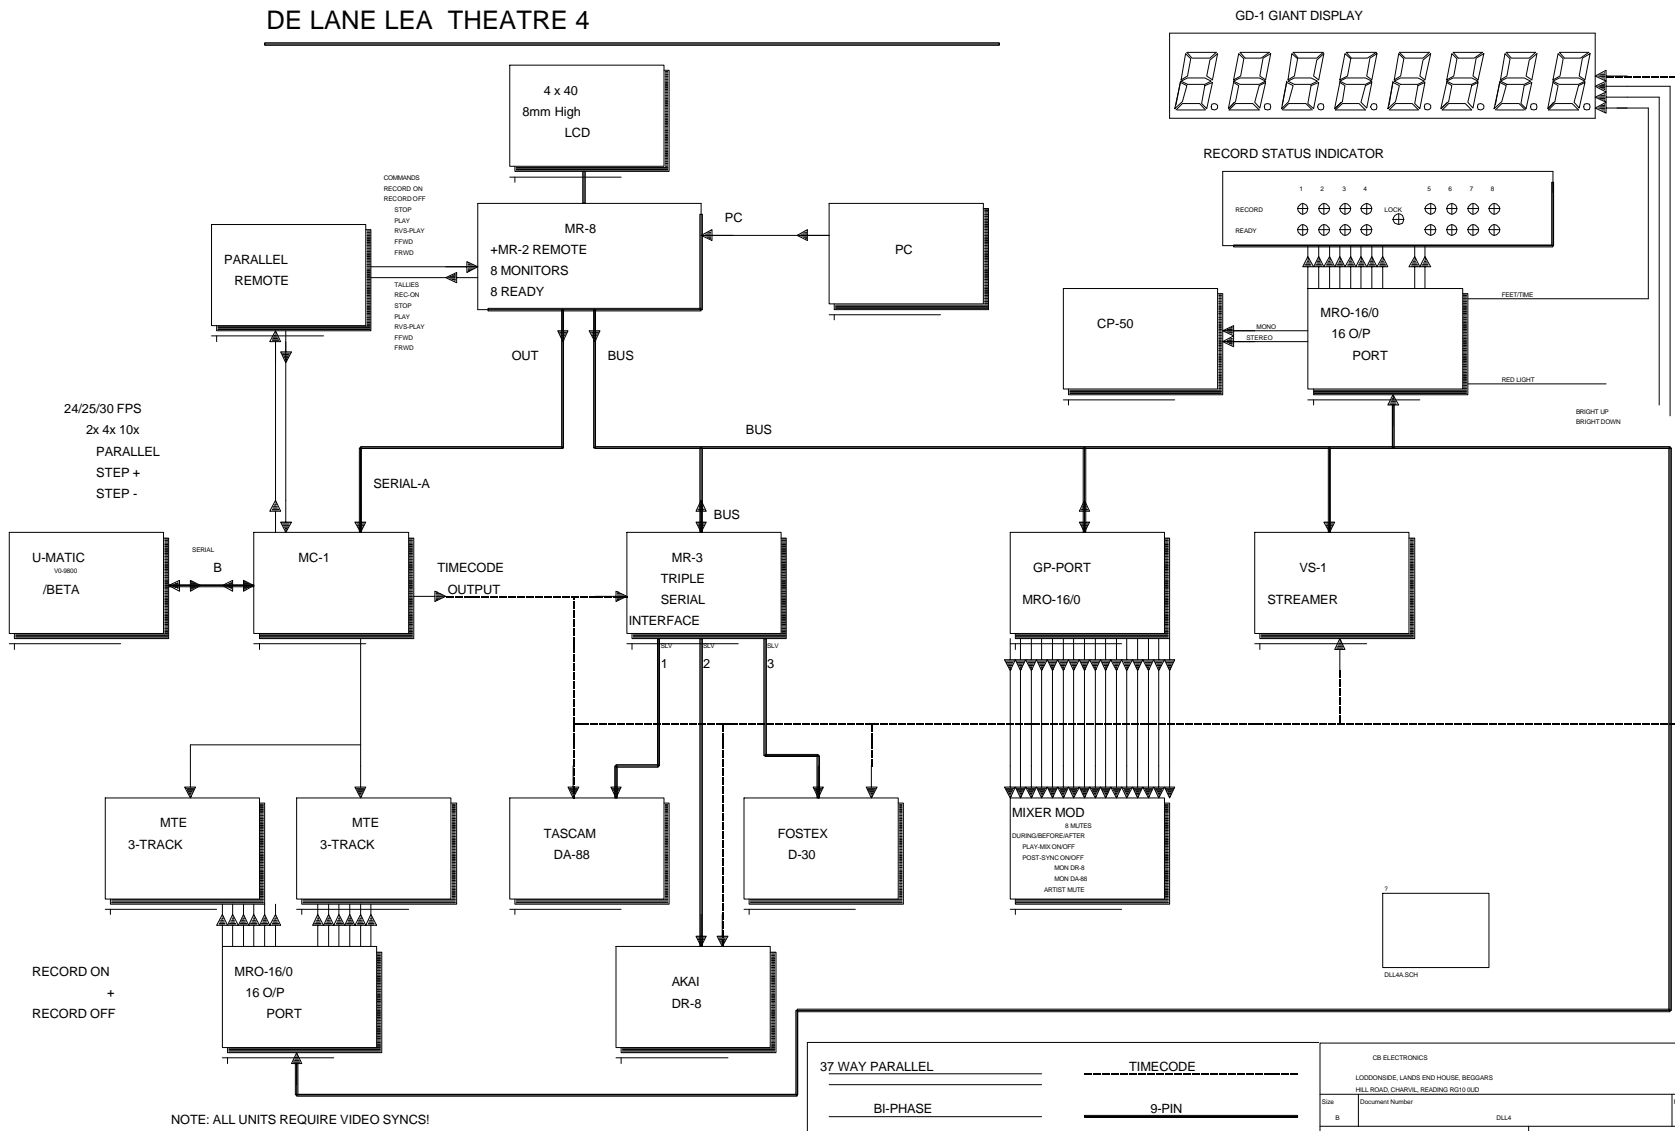

# DE LANE LEA THEATRE 4

NOTE: ALL UNITS REQUIRE VIDEO SYNC!

37 WAY PARALLEL	TIMECODE
BI-PHASE	9-PIN