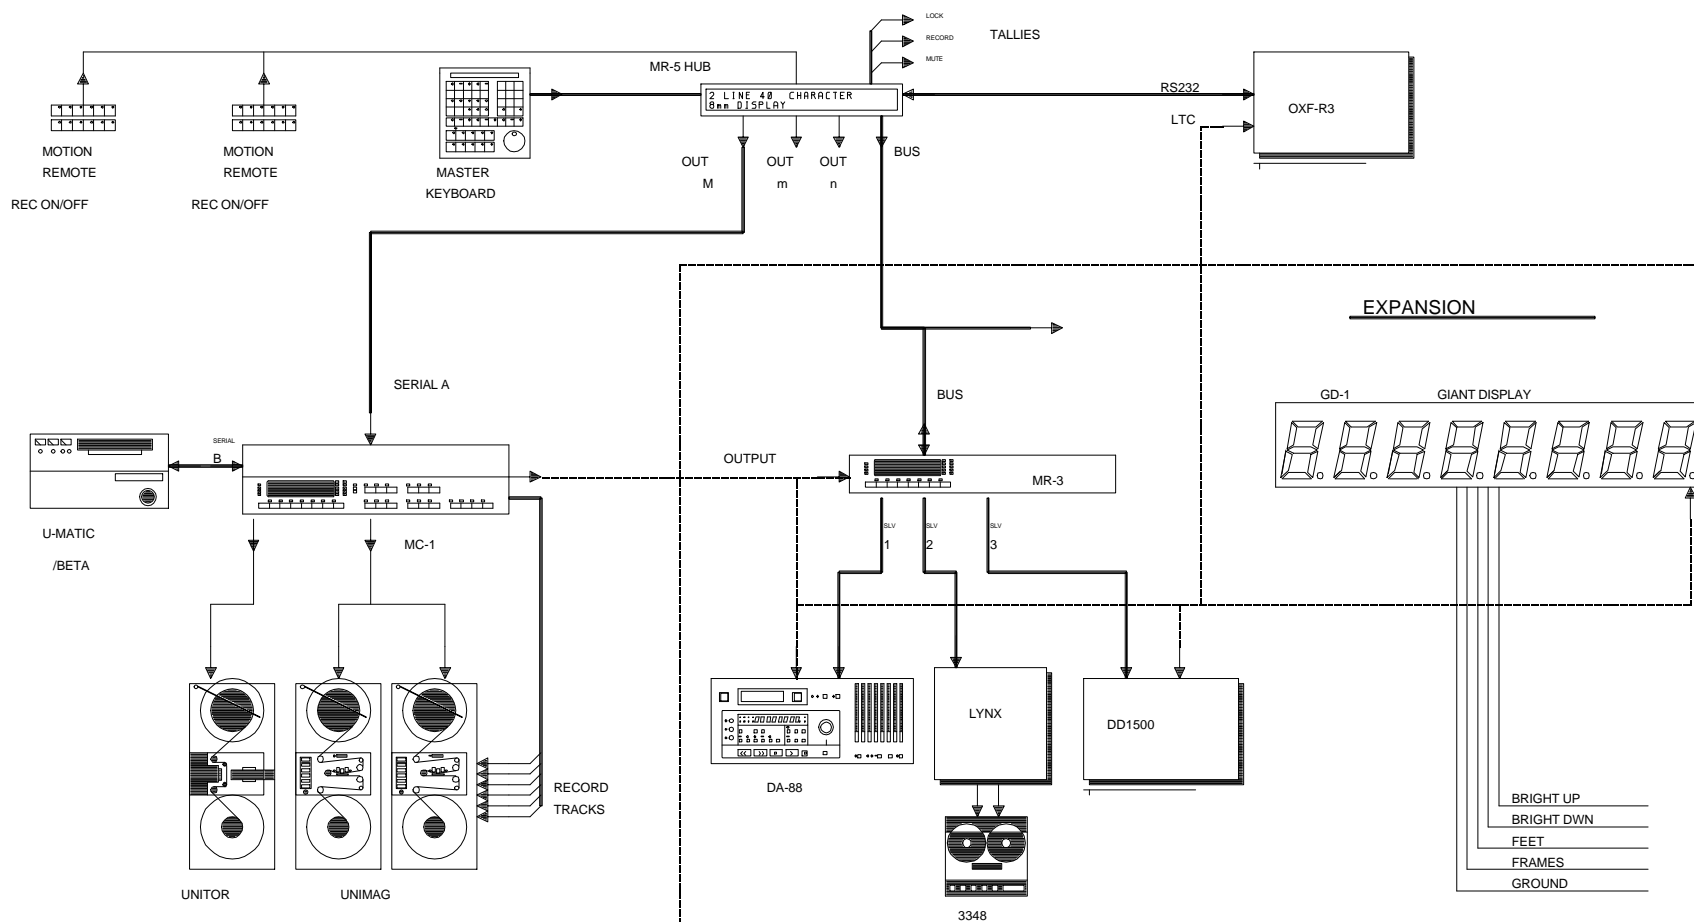

DIGISON

NOTE: ALL UNITS REQUIRE VIDEO SYNC'S!

37 WAY PARALLEL	TIMECODE	GB ELECTRONICS LODDONSIDE, LANDS END HOUSE, BEGGARS HILL ROAD, CHARVAL, READING RG10 0LD Size Document Number Date: June 25, 1988
BI-PHASE	9-PIN	