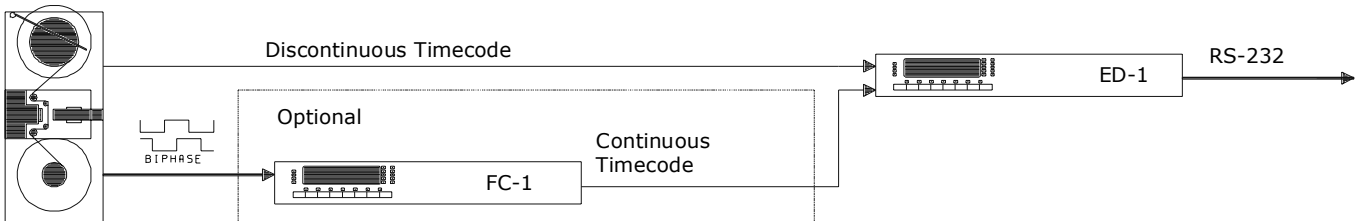

# Video & Audio Cuing VS-1

- **Video Cuing** .....ADR, Scene Changes
- **Available with Beep or Click Output** ..... ADR Talent Cuing or Music Tempo cues
- ..... **RS232 interface**

**VS-1** VIDEO STREAMER: Video Wipes/Audio Cuing  Metronome  500 cue list: Cue List Editor & Multi Standard LTC Reader/Generator/Insertter: PC Upload/download: VS Link Software

# Timecode Reader/Generator/Insertter TC-1/TC-2

- TC-1** READER/GENERATOR: LTC, Multi Standard, Multi Reference
- TC-2** READER/GENERATOR/INSERTER: As TC-1 + 4 separate video insertions
- ED-1** Academy Award system that generates CMX format EDL lists from discontinuous timecode
- TCO-2** Optional VITC Reader/VITC to LTC Converter for TC-2
- TCO-3** Optional Multi Standard VITC Generator for TC-2
- TCO-4** Optional Timecode (Master) to Sony RS422 9 pin video slave for TC-1