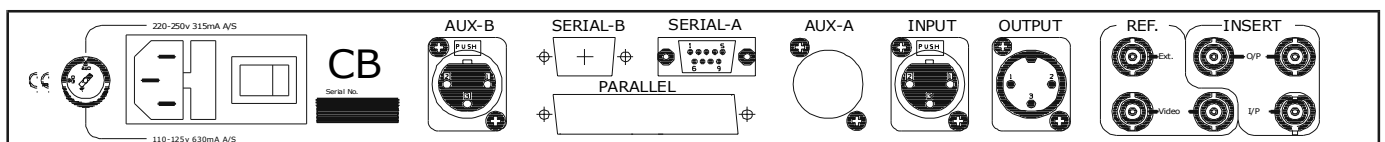

# Video & Audio Cuing VS-1

- **Video Cuing** .....ADR, Scene Changes
- **Available with Beep or Click Output** ..... ADR Talent Cuing or Music Tempo cues
- ..... **RS232 interface**

**VS-1** VIDEO STREAMER: Video Wipes/Audio Cuing  Metronome  500 cue list: Cue List Editor & Multi Standard LTC Reader/Generator/Insertter: PC Upload/download: VS Link Software

# Timecode Reader/Generator/Insertter TC-1/TC-2

- TC-1** READER/GENERATOR: LTC, Multi Standard, Multi Reference
- TC-2** READER/GENERATOR/INSERTER: As TC-1 + 4 separate video insertions
- ED-1** Academy Award system that generates CMX format EDL lists from discontinuous timecode
- TCO-2** Optional VITC Reader/VITC to LTC Converter for TC-2
- TCO-3** Optional Multi Standard VITC Generator for TC-2
- TCO-4** Optional Timecode (Master) to Sony RS422 9 pin video slave for TC-1