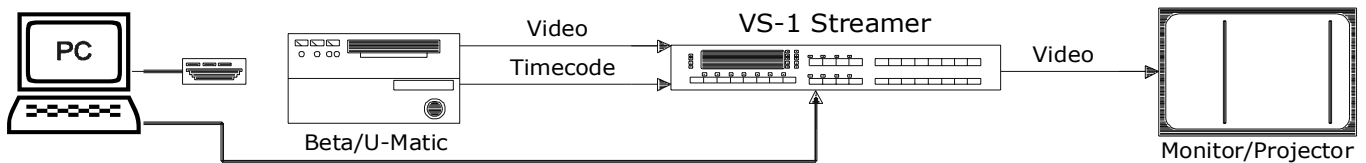

# Timecode Reader/Generator/Insertter TC-1/TC-2

- TC-1** READER/GENERATOR: LTC, Multi Standard, Multi Reference
- TC-2** READER/GENERATOR/INSERTER: As TC-1 + 4 separate video insertions
- ED-1** Academy Award system that generates CMX format EDL lists from discontinuous timecode
- TCO-2** Optional VITC Reader/VITC to LTC Converter for TC-2
- TCO-3** Optional Multi Standard VITC Generator for TC-2
- TCO-4** Optional Timecode (Master) to Sony RS422 9 pin video slave for TC-1