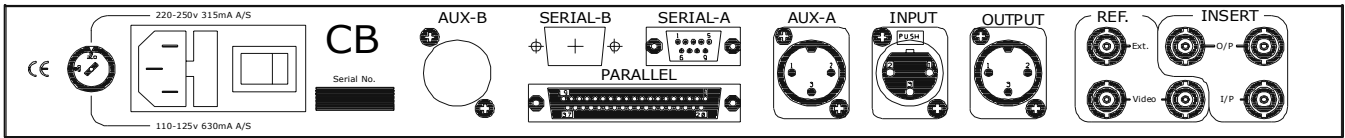

# Video & Audio Cuing VS-1

- **Video Cuing** .....ADR, Scene Changes
- **Available with Beep or Click Output** ..... ADR Talent Cuing or Music Tempo cues
- ..... **RS232 interface**

**VS-1** VIDEO STREAMER: Video Wipes/Audio Cuing  Metronome  500 cue list: Cue List Editor & Multi Standard LTC Reader/Generator/Insertter: PC Upload/download: VS Link Software

# Timecode Reader/Generator/Insertter TC-1/TC-2

- TC-1** READER/GENERATOR: LTC, Multi Standard, Multi Reference
- TC-2** READER/GENERATOR/INSERTER: As TC-1 + 4 separate video insertions
- ED-1** Academy Award system that generates CMX format EDL lists from discontinuous timecode
- TCO-2** Optional VITC Reader/VITC to LTC Converter for TC-2
- TCO-3** Optional Multi Standard VITC Generator for TC-2
- TCO-4** Optional Timecode (Master) to Sony RS422 9 pin video slave for TC-1