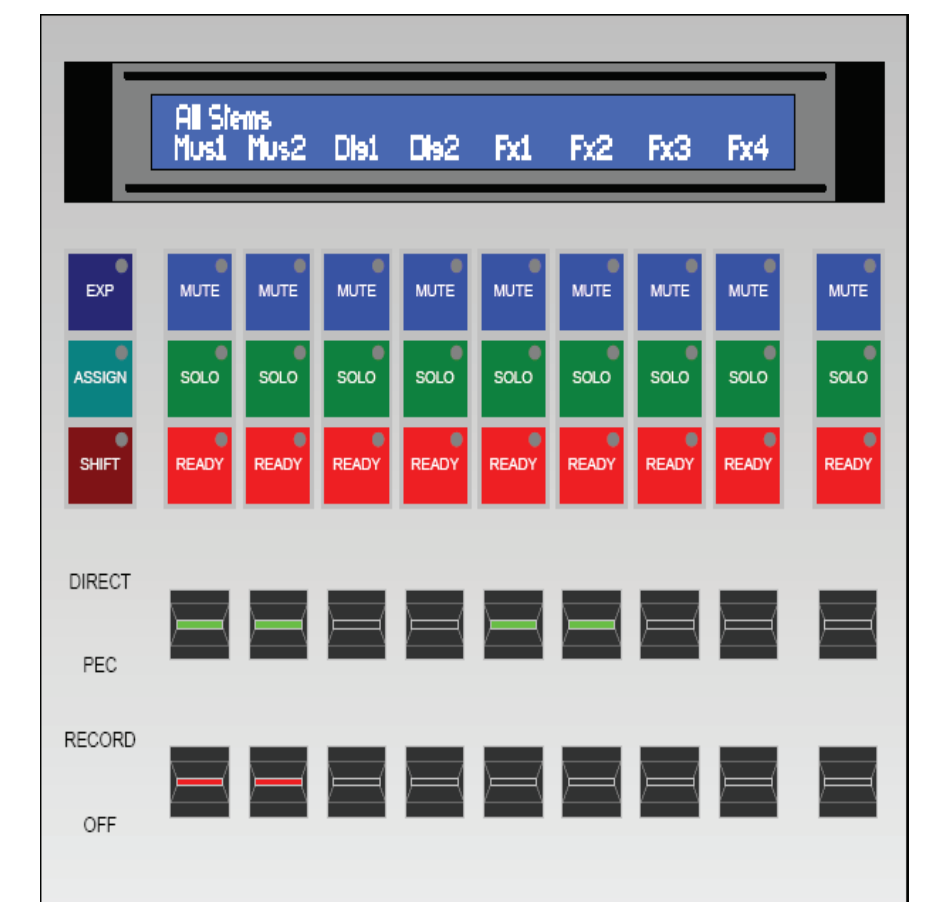

Source Tracks - (Mono Audio Tracks)

Third Party
Extended P2 Switcher
Mute, Solo Stems
Stem Recorder Switching
Switch Stems to Input for Direct
Switch Stems to Playback for "PEC"

Controls Audio Tracks
Input = Direct
Playback = PEC
Solos by Muting other Stems
Punch on Stems and
Individual Tracks