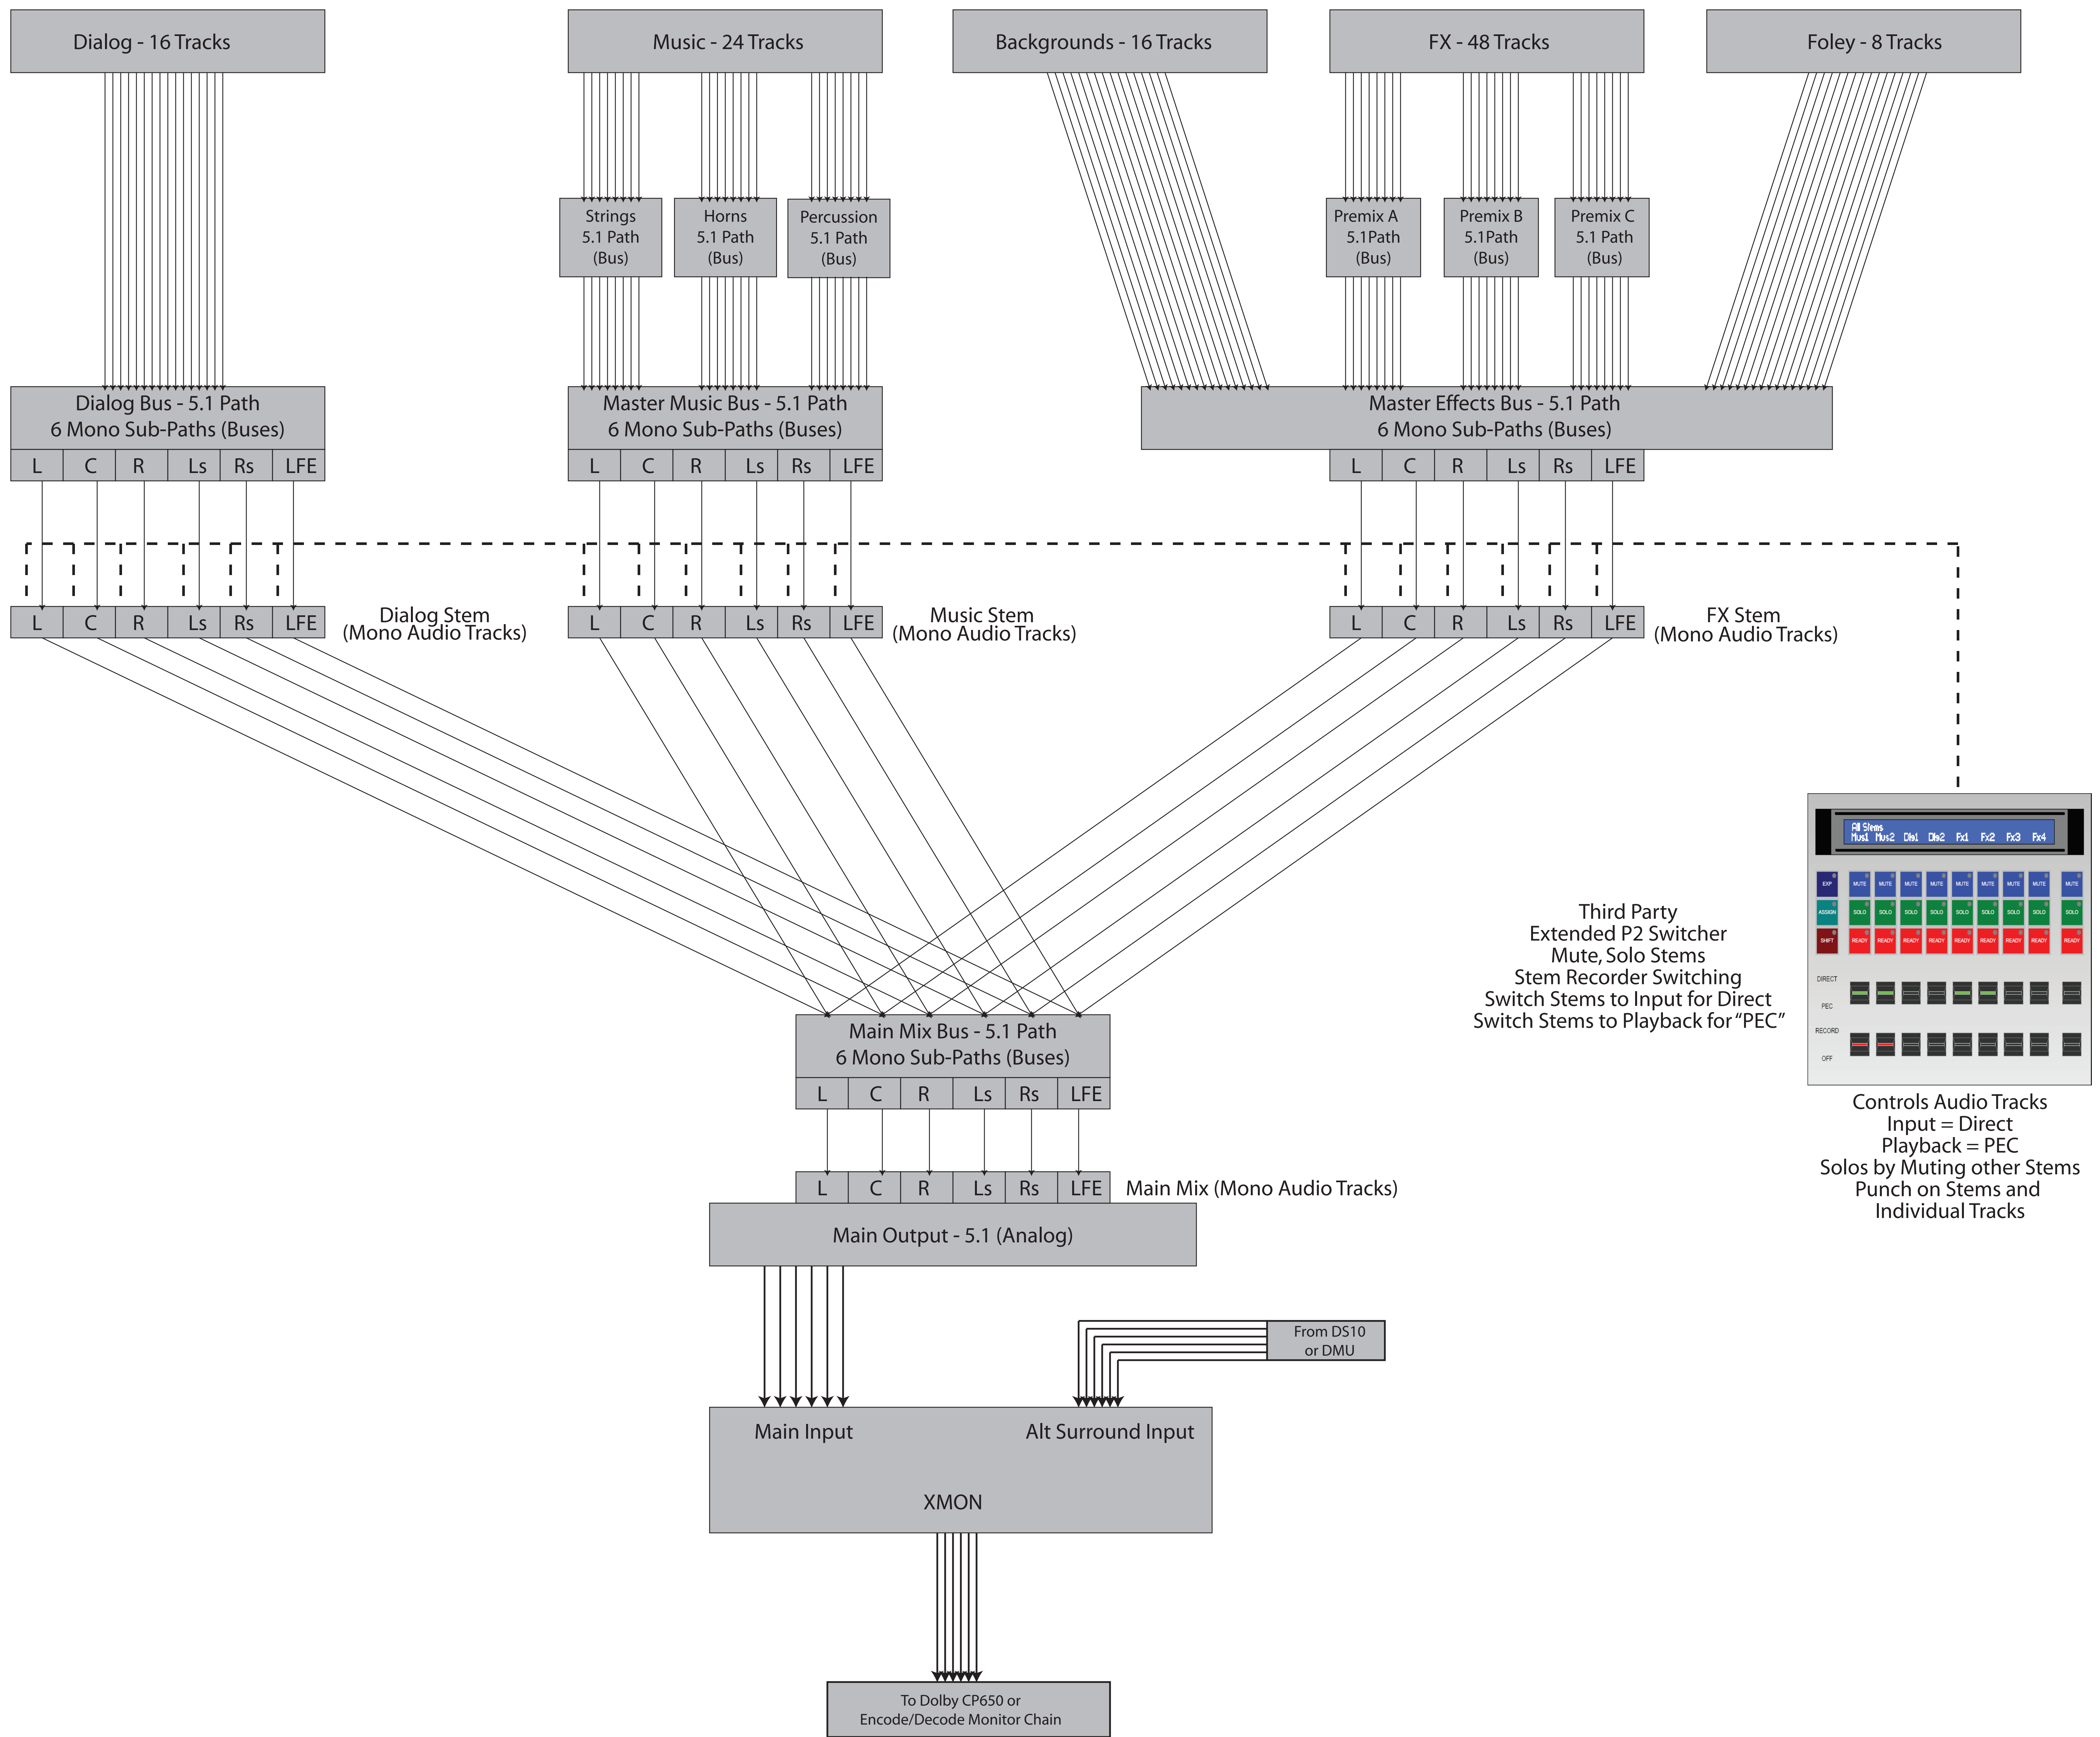

Source Tracks - (Mono Audio Tracks)

Third Party
Extended P2 Switcher
Mute, Solo Stems
Stem Recorder Switching
Switch Stems to Input for Direct
Switch Stems to Playback for "PEC"

Controls Audio Tracks
Input = Direct
Playback = PEC
Solos by Muting other Stems
Punch on Stems and
Individual Tracks